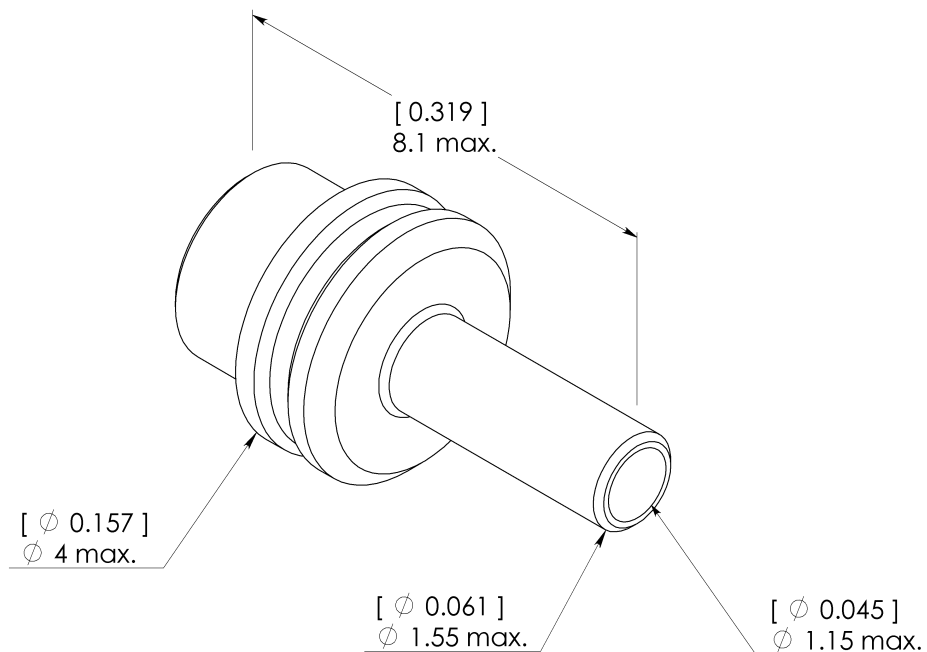

Original dimension in mm [inch]

GENERAL

- Compatible with SC and FC connectors.
- Suitable for use with cable sizes $\varnothing 2$ mm to $\varnothing 3.2$ mm.
- Compatible with BELLCORE GR 326 specification.
- Brass, nickel plated.